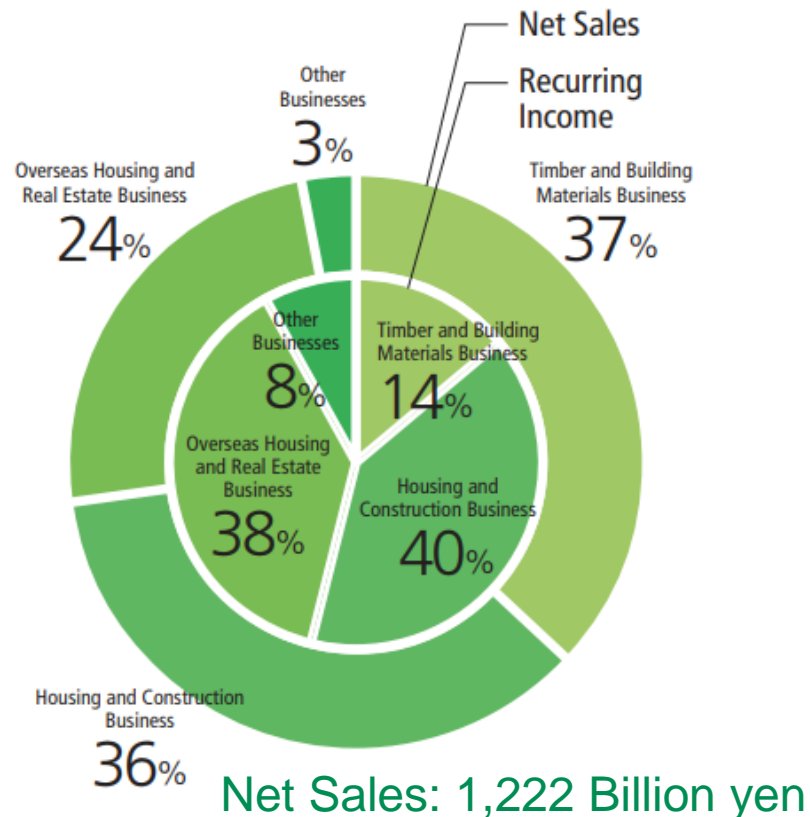

The Great Reforestation Plan

Company Overview

Happiness Grows from Trees

SUMITOMO FORESTRY

Company Name	Sumitomo Forestry Co., Ltd.
Founded/Incorporated	Founded 1691; incorporated 1948
Paid-in Capital	32,672 million yen
Employees	Consolidated: 18,195
Subsidiaries/Affiliates	Subsidiaries 110 (80 overseas); affiliates 29 (24 overseas)

■ Corporate Philosophy

The Sumitomo Forestry Group utilizes wood as a healthy and environmentally friendly natural resource to provide a diverse range of lifestyle-related services that contribute to the realization of a sustainable and prosperous society. All our efforts are based on the “Sumitomo’s Business Spirit,” which places prime importance on fairness and integrity for the good of society.