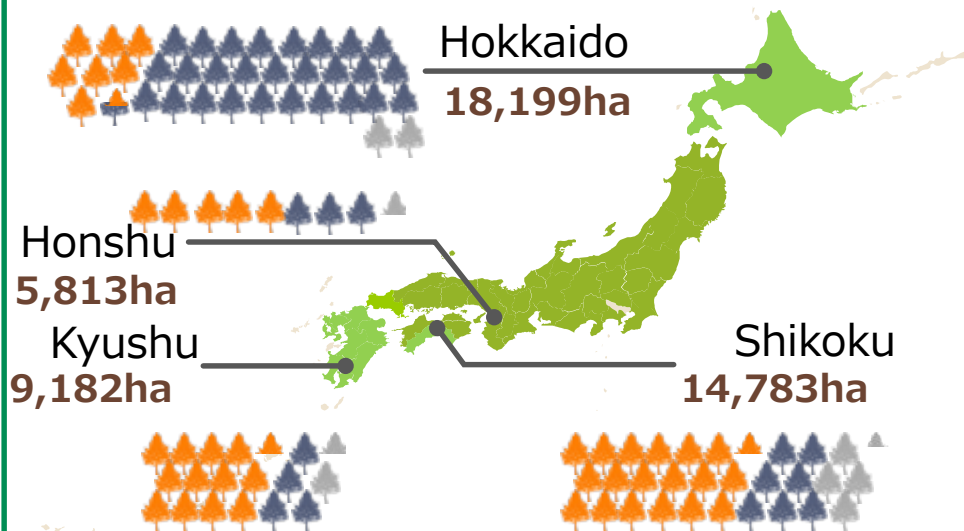

Plantations Natural forest Other = 500 ha