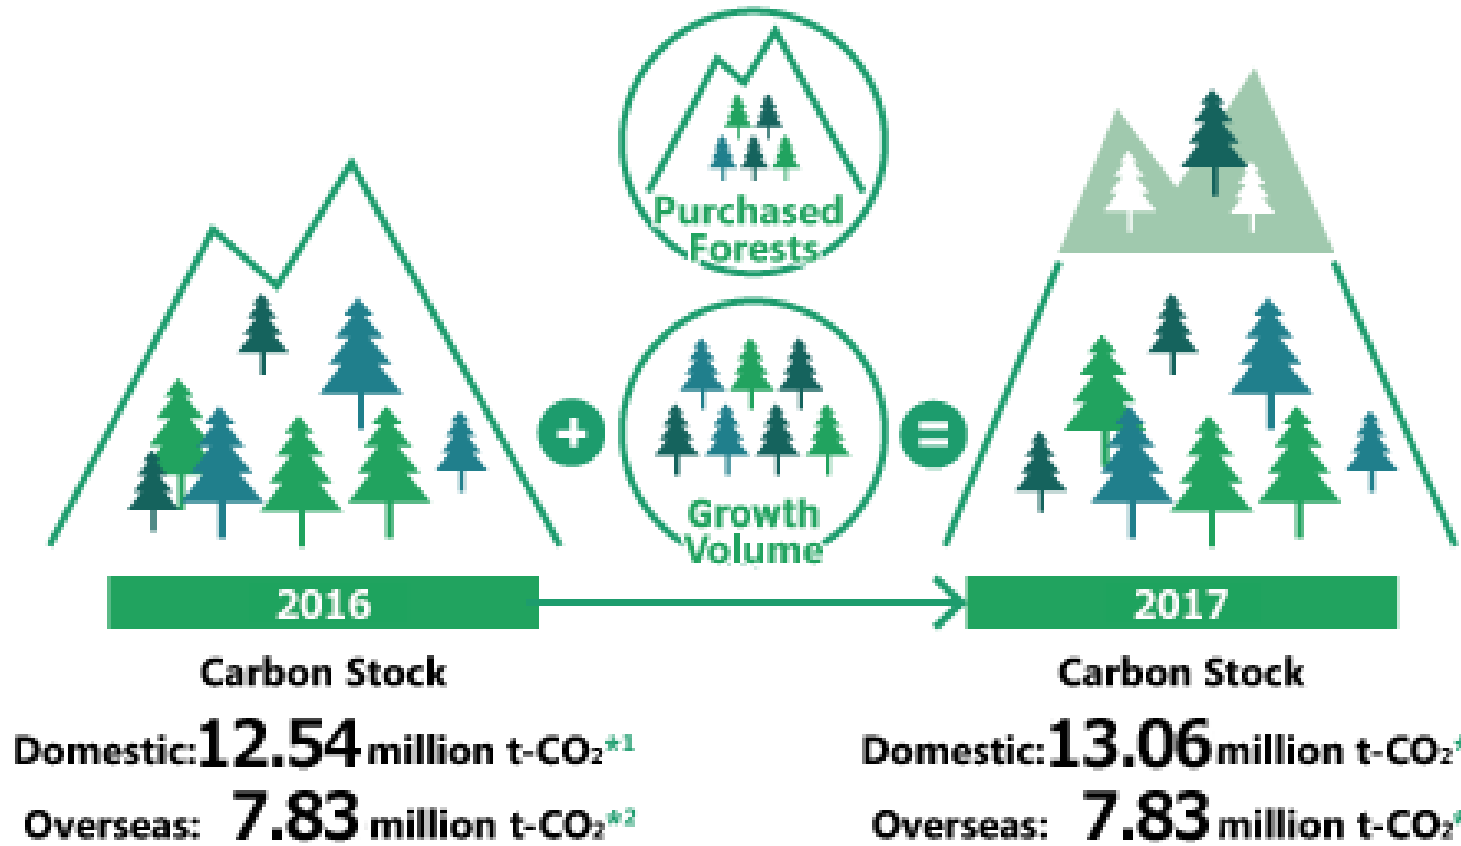

Carbon Stock of Company-owned Forests